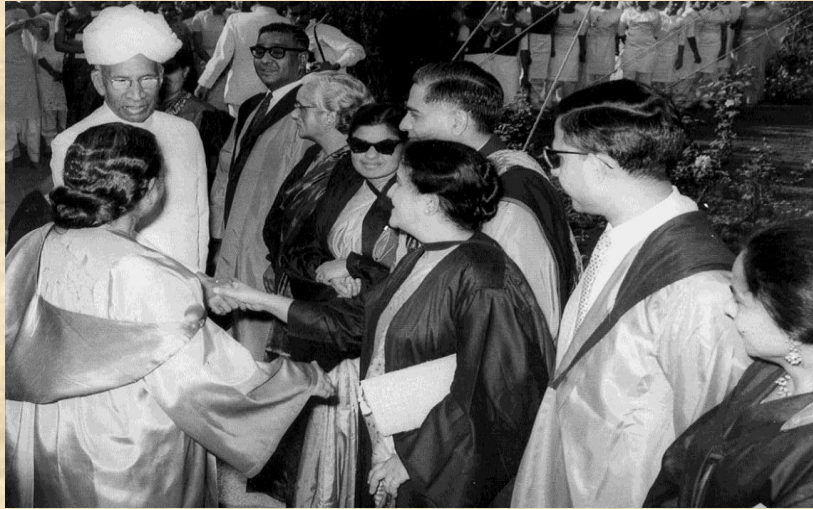

Very Eminent Guests

President of India Dr S Radhakrishnan